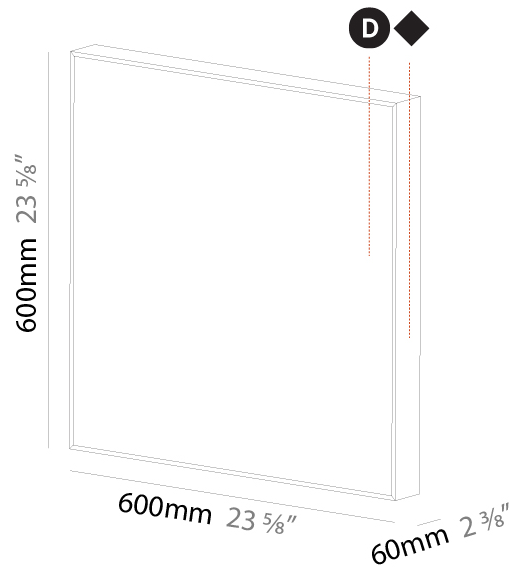

A32334-

base number   LED Dimming   Color Temperature   Finishes   Diffuser Options

1. To build a product code in our configurator select the specify button on the base model # product page
2. To build a manual product code on this datasheet choose from the options listed below in blue font and add the suffix to the base model #

GENERAL

Series: Pi2
Subseries: Pi2 Standard
Brand: Prolicht
Division: Architectural
Mounting Type: Surface
Mounting Location: Ceiling

PHYSICAL

Length (mm): 600
Length (in): 23 5/8
Height (mm): 600
Height (in): 23 5/8
Extension (mm): 60
Extension (in): 2 3/8
Light Distribution: Direct
Weight (kg): 9.5
Weight (lbs): 20.94
Diffuser: PMMA - Opal or Micro-Prism
Fixture Finish: SSR / BKV / CWI / CRY / HAB / UFT / ITA / RUA / FTG / MYG / LOD / PUS / FRO / FUP / KIA / POP / BLS / SPG / MEY / GOH / GUM / CHC / COM / ABZ / JAG / OBR / MOS / ROR

ELECTRICAL

Lamp Type: LED (Zhaga Standard)
Input Wattage (W): 55
Total Output Wattage (W): 10
Dimming: Tri-Mode (Non-Dimming and Phase Dimming (120Vac only) and 0-10V Dimming)
Driver Included: Yes
Driver Location: Integrated
Driver Type: Constant Current - Universal
Driver Class: Class 1
Input Voltage (V): 120 - 277
Constant Current (MA): 350

LED

Color Temperature (°K): 3000 / 3500 / 4000
Max. Delivered Lumen (lm): 5368
Nominal Lumen (lm): 6680
CRI: >80 CRI
Efficiency (%): 0.81
Lamp Life (hrs): 50000

OPTICAL

RATINGS AND CERTIFICATIONS

Certified By: Certified for North American Standards