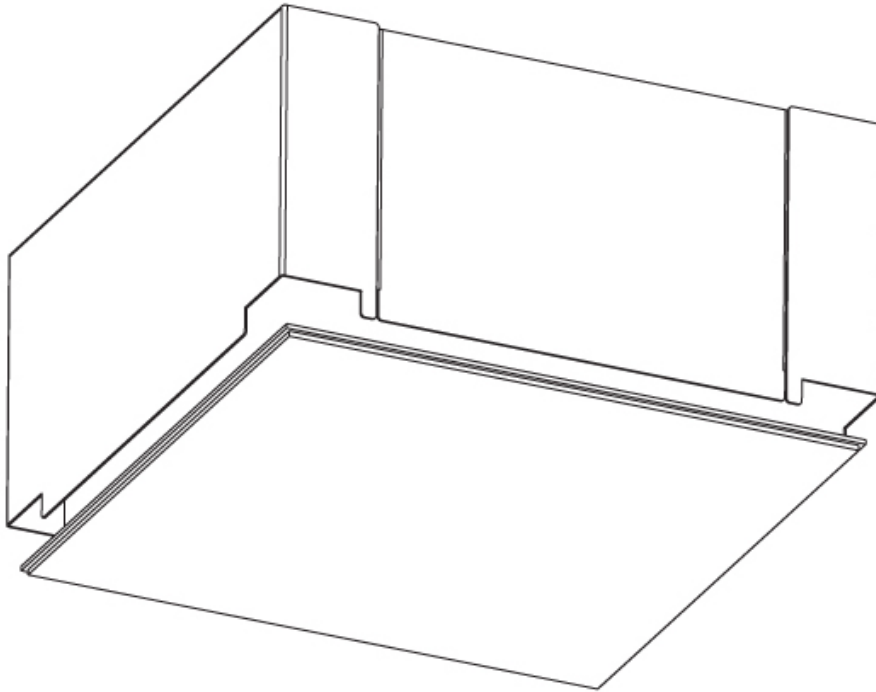

PI2 STANDARD TRIMLESS

A36389-

PROJECT

TYPE

SPECIFIER

QUANTITY

DATE